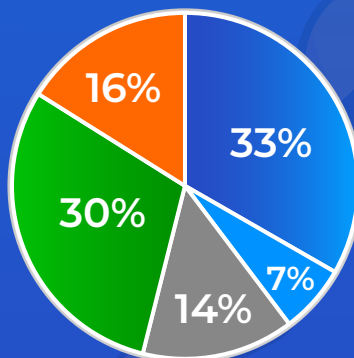

Average Daily Property Views:

28,000

Monthly Leads:

51,000

TOP 5 SEARCHED LOCATIONS

HATFIELD: 19,635

BORROWDALE: 9,143

WATERFALLS: 7,173

HIGHLANDS: 6,394

GREENDALE: 6,093

SEARCHES BY PROPERTY TYPE

HATFIELD

BORROWDALE

WATERFALLS

HIGHLANDS

GREENDALE