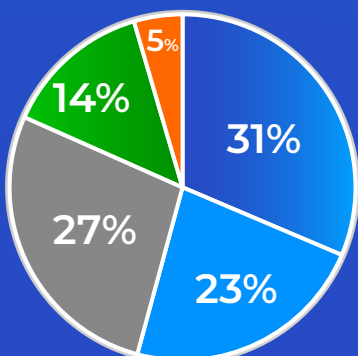

Average Daily Property Views:

28,000

Monthly Leads:

51,000

TOP 5 SEARCHED LOCATIONS

HATFIELD: 19,635

BORROWDALE: 9,143

WATERFALLS: 7,173

HIGHLANDS: 6,394

GREENDALE: 6,093

SEARCHES BY PROPERTY TYPE

HATFIELD

BORROWDALE

WATERFALLS

HIGHLANDS

GREENDALE