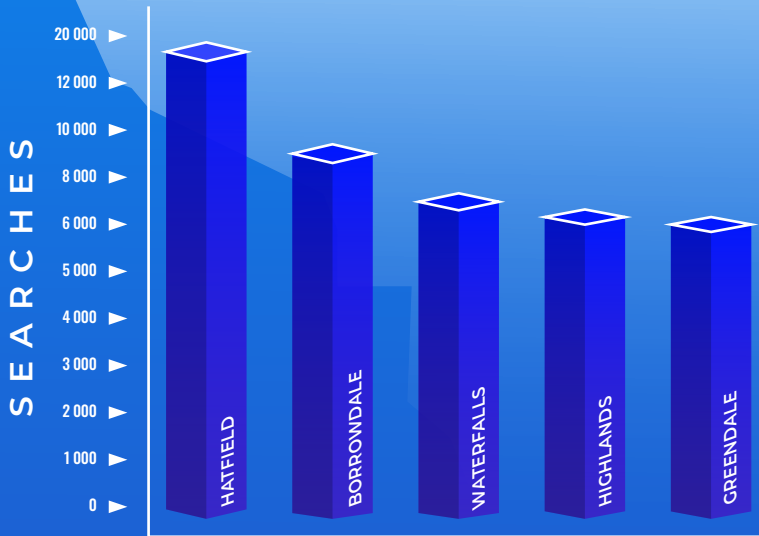

Average Daily Property Views:

28,000

Monthly Leads:

51,000

TOP 5 SEARCHED LOCATIONS

HATFIELD: 19,635

BORROWDALE: 9,143

WATERFALLS: 7,173

HIGHLANDS: 6,394

GREENDALE: 6,093

SEARCHES BY PROPERTY TYPE

HATFIELD

BORROWDALE

WATERFALLS

HIGHLANDS

GREENDALE