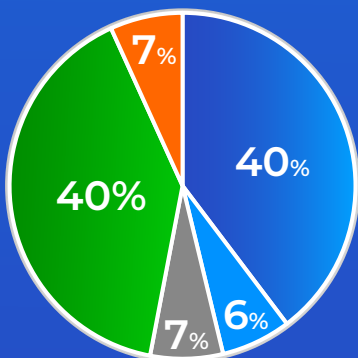

Average Daily Property Views:

28,000

Monthly Leads:

51,000

TOP 5 SEARCHED LOCATIONS

HATFIELD: 19,635

BORROWDALE: 9,143

WATERFALLS: 7,173

HIGHLANDS: 6,394

GREENDALE: 6,093

SEARCHES BY PROPERTY TYPE

HATFIELD

BORROWDALE

WATERFALLS

HIGHLANDS

GREENDALE