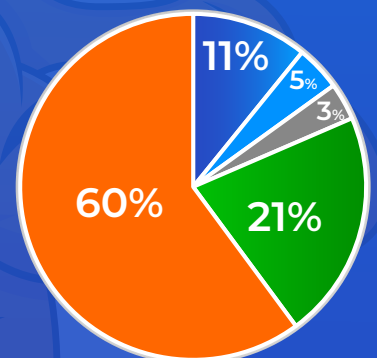

Average Daily Property Views:

28,000

Monthly Leads:

51,000

TOP 5 SEARCHED LOCATIONS

HATFIELD: 19,635

BORROWDALE: 9,143

WATERFALLS: 7,173

HIGHLANDS: 6,394

GREENDALE: 6,093

SEARCHES BY PROPERTY TYPE

HATFIELD

BORROWDALE

WATERFALLS

HIGHLANDS

GREENDALE