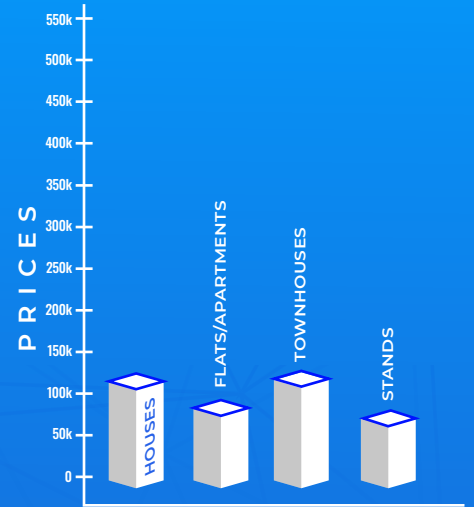

Average Daily Property Views:

28,000

Monthly Leads:

51,000

TOP 5 SEARCHED LOCATIONS

HATFIELD: 19,635

BORROWDALE: 9,143

WATERFALLS: 7,173

PROPERTY TYPE

- Houses
- Flats/Apartments
- Townhouse/Clusters
- Stands/Land
- Commercial

AVERAGE PRICE BY PROPERTY TYPE

HATFIELD

BORROWDALE

WATERFALLS

HIGHLANDS

GREENDALE