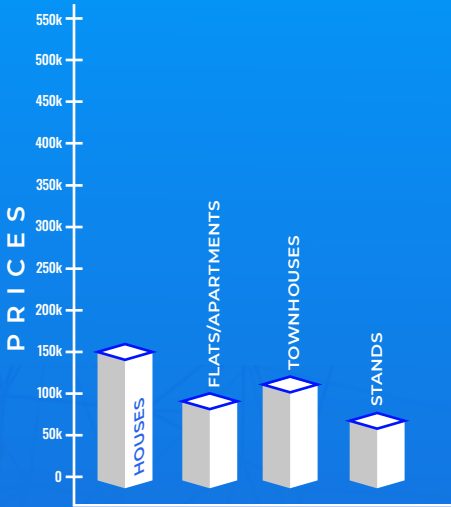

Average Daily Property Views:

28,000

Monthly Leads:

51,000

TOP 5 SEARCHED LOCATIONS

HATFIELD: 19,635

BORROWDALE: 9,143

WATERFALLS: 7,173

HIGHLANDS: 6,394

GREENDALE: 6,093

SEARCHES BY PROPERTY TYPE

HATFIELD

BORROWDALE

WATERFALLS

HIGHLANDS

GREENDALE

PROPERTY TYPE

- Houses
- Flats/Apartments
- Townhouse/Clusters
- Stands/Land
- Commercial

AVERAGE PRICE BY PROPERTY TYPE

HATFIELD

BORROWDALE

WATERFALLS

HIGHLANDS

GREENDALE