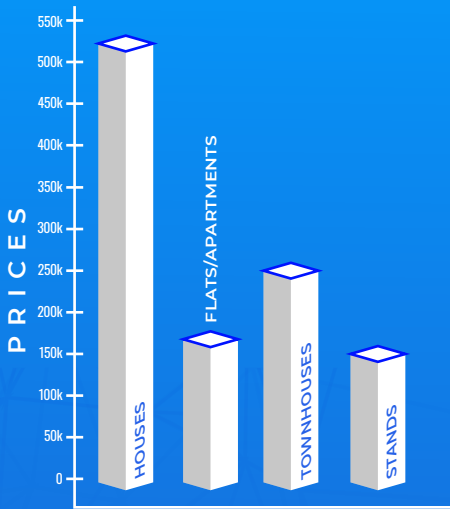

AVERAGE PRICE BY PROPERTY TYPE

BORROWDALE