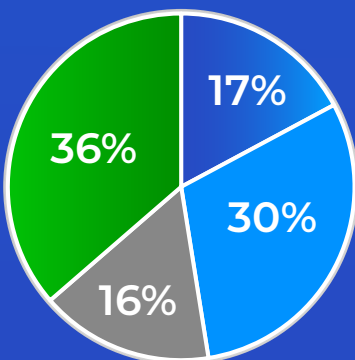

Average Daily Property Views:

21,214

Monthly Leads:

41,300

Diaspora Visitors:

47,126

TOP 5 SEARCHED AREAS

HRE NORTH	HRE WEST	HRE SOUTH	HRE EAST	HRE HIGH DENSITY
15,599	8,270	5,118	3,521	3,138

SUBURBS	BORROWDALE	MT PLEASANT	GREENDALE	ARLINGTON	HIGHLANDS
SEARCHES	1,164	997	965	850	812
LEADS	650	770	569	806	385

SEARCHES BY PROPERTY TYPE

ARLINGTON

PROPERTY TYPE

- Houses
- Flats/Apartments
- Townhouses/Clusters
- Stands/Land
- Commercial