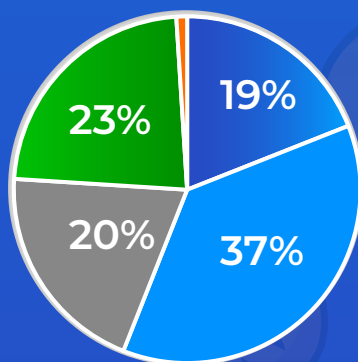

MT PLEASANT