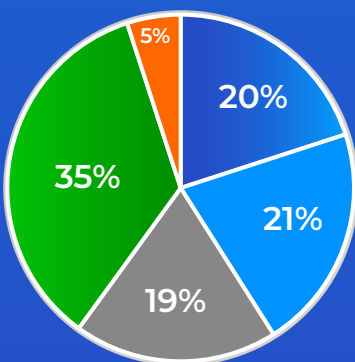

Average Daily Property Views:

21,214

Monthly Leads:

41,300

Diaspora Visitors:

47,126

TOP 5 SEARCHED AREAS

HRE NORTH	HRE WEST	HRE SOUTH	HRE EAST	HRE HIGH DENSITY
15,599	8,270	5,118	3,521	3,138

SUBURBS	BORROWDALE	MT PLEASANT	GREENDALE	ARLINGTON	HIGHLANDS
SEARCHES	1,164	997	965	850	812
LEADS	650	770	569	806	385

SEARCHES BY PROPERTY TYPE

BORROWDALE