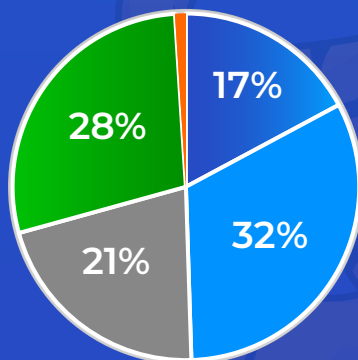

### TOP 5 SEARCHED AREAS

HRE NORTH	HRE WEST	HRE SOUTH	HRE EAST	HRE HIGH DENSITY
15,599	8,270	5,118	3,521	3,138

SUBURBS	BORROWDALE	MT PLEASANT	GREENDALE	ARLINGTON	HIGHLANDS
SEARCHES	1,164	997	965	850	812
LEADS	650	770	569	806	385

### SEARCHES BY PROPERTY TYPE

BORROWDALE

MT PLEASANT

GREENDALE

ARLINGTON

HIGHLANDS