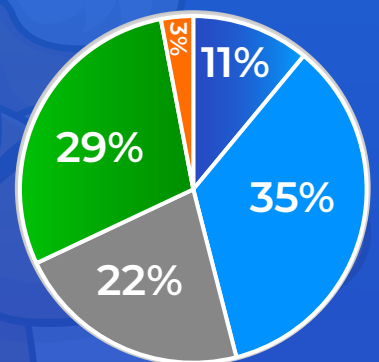

### TOP 5 SEARCHED AREAS

HRE NORTH	HRE WEST	HRE SOUTH	HRE EAST	HRE HIGH DENSITY
15,599	8,270	5,118	3,521	3,138

SUBURBS	BORROWDALE	MT PLEASANT	GREENDALE	ARLINGTON	HIGHLANDS
SEARCHES	1,164	997	965	850	812
LEADS	650	770	569	806	385

### SEARCHES BY PROPERTY TYPE

BORROWDALE

MT PLEASANT

GREENDALE

ARLINGTON

HIGHLANDS