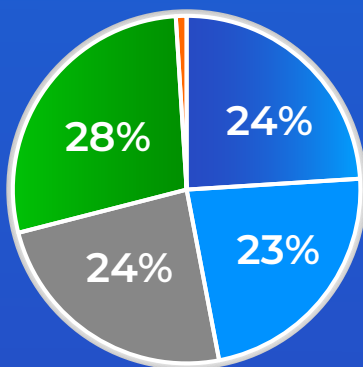

Average Daily Property Views:

26,436

Monthly Leads:

49,107

Diaspora Visits:

69,856

TOP 5 SEARCHED AREAS

HRE NORTH	HRE WEST	HRE SOUTH	HRE EAST	HRE HIGH DENSITY
17,651	9,778	6,501	4,197	3,304

SUBURBS	MT PLEASANT	BORROWDALE	ARLINGTON	GREENDALE	AVONDALE
SEARCHES	1,539	1,365	1,305	945	928
LEADS	767	846	686	583	554

SEARCHES BY PROPERTY TYPE

BORROWDALE