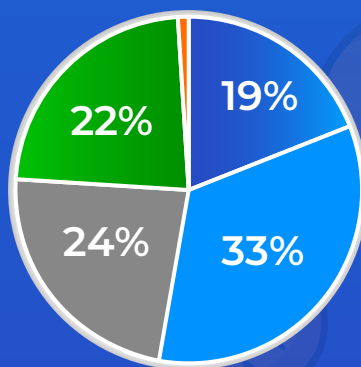

MT PLEASANT