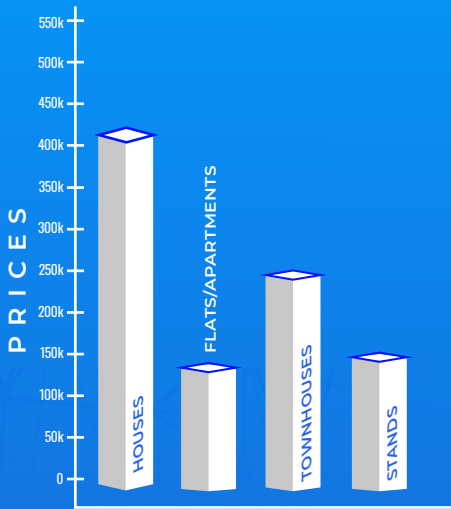

Average Daily Property Views:

26,436

Monthly Leads:

49,107

Diaspora Visits:

69,856

TOP 5 SEARCHED AREAS

HRE NORTH	HRE WEST	HRE SOUTH	HRE EAST	HRE HIGH DENSITY
17,651	9,778	6,501	4,197	3,304

SUBURBS	MT PLEASANT	BORROWDALE	ARLINGTON	GREENDALE	AVONDALE
SEARCHES	1,539	1,365	1,305	945	928
LEADS	767	846	686	583	554

SEARCHES BY PROPERTY TYPE

BORROWDALE

MT PLEASANT

GREENDALE

ARLINGTON

AVONDALE

PROPERTY TYPE

- Houses
- Flats/Apartments
- Townhouses/Clusters
- Stands/Land
- Commercial

AVERAGE PRICE BY PROPERTY TYPE

MOUNT PLEASANT

BORROWDALE

ARLINGTON

GREENDALE

AVONDALE

TOP AGENCIES BY VOLUME