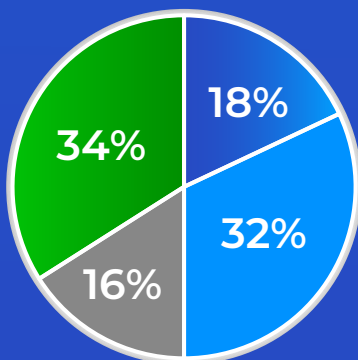

Average Daily Property Views:

26,436

Monthly Leads:

49,107

Diaspora Visits:

69,856

TOP 5 SEARCHED AREAS

HRE NORTH	HRE WEST	HRE SOUTH	HRE EAST	HRE HIGH DENSITY
17,651	9,778	6,501	4,197	3,304

SUBURBS	MT PLEASANT	BORROWDALE	ARLINGTON	GREENDALE	AVONDALE
SEARCHES	1,539	1,365	1,305	945	928
LEADS	767	846	686	583	554

SEARCHES BY PROPERTY TYPE

BORROWDALE

MT PLEASANT

GREENDALE

ARLINGTON

AVONDALE

PROPERTY TYPE