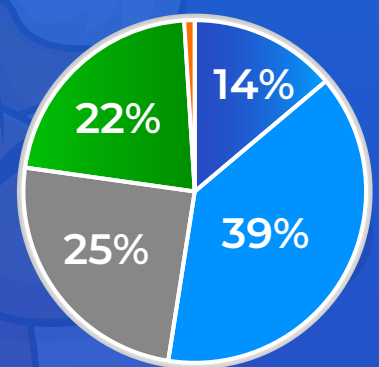

Average Daily Property Views:

26,436

Monthly Leads:

49,107

Diaspora Visits:

69,856

TOP 5 SEARCHED AREAS

HRE NORTH	HRE WEST	HRE SOUTH	HRE EAST	HRE HIGH DENSITY
17,651	9,778	6,501	4,197	3,304

SUBURBS	MT PLEASANT	BORROWDALE	ARLINGTON	GREENDALE	AVONDALE
SEARCHES	1,539	1,365	1,305	945	928
LEADS	767	846	686	583	554

SEARCHES BY PROPERTY TYPE

BORROWDALE

MT PLEASANT

GREENDALE

ARLINGTON

AVONDALE

PROPERTY TYPE