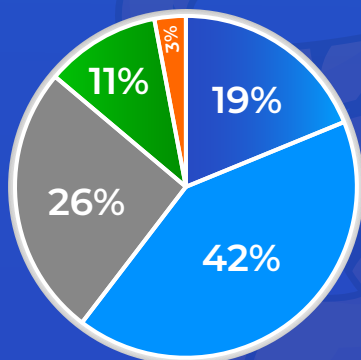

Average Daily Property Views:

26,436

Monthly Leads:

49,107

Diaspora Visits:

69,856

TOP 5 SEARCHED AREAS

HRE NORTH	HRE WEST	HRE SOUTH	HRE EAST	HRE HIGH DENSITY
17,651	9,778	6,501	4,197	3,304

SUBURBS	MT PLEASANT	BORROWDALE	ARLINGTON	GREENDALE	AVONDALE
SEARCHES	1,539	1,365	1,305	945	928
LEADS	767	846	686	583	554

SEARCHES BY PROPERTY TYPE

BORROWDALE

MT PLEASANT

GREENDALE

ARLINGTON

AVONDALE

PROPERTY TYPE