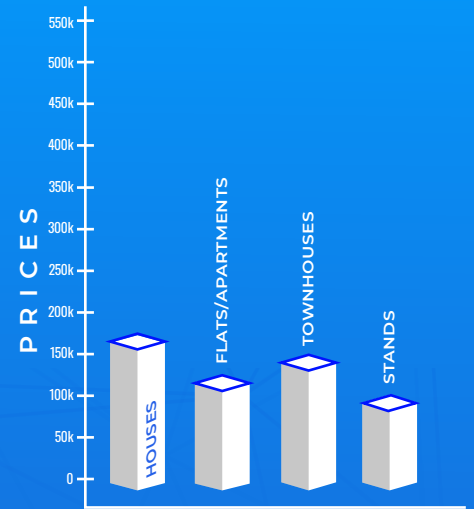

Average Daily Property Views:

26,436

Monthly Leads:

49,107

Diaspora Visits:

69,856

TOP 5 SEARCHED AREAS

HRE NORTH	HRE WEST	HRE SOUTH	HRE EAST	HRE HIGH DENSITY
17,651	9,778	6,501	4,197	3,304

- Houses
- Flats/Apartments
- Townhouses/Clusters
- Stands/Land
- Commercial

AVERAGE PRICE BY PROPERTY TYPE

MOUNT PLEASANT

BORROWDALE

ARLINGTON

GREENDALE

AVONDALE

TOP AGENCIES BY VOLUME

1. Rawson Properties: 692
2. Pam Golding Properties: 539
3. Sky Ryan Properties: 376
4. Homesforth Properties: 306
5. Property Channel: 254
6. Legacy Real Estate: 242
7. Carson & Carson: 182
8. Robert Root: 177
9. Heaven On Earth: 171
10. House Of Stone: 117