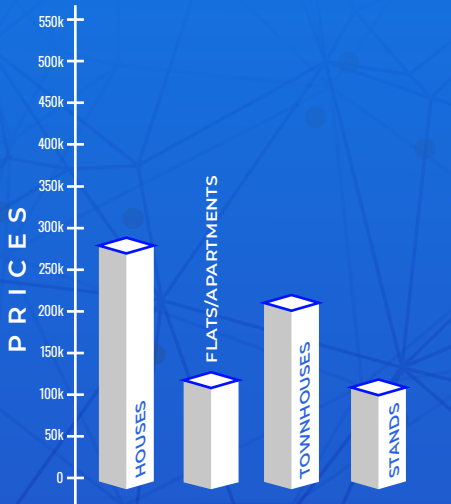

Average Daily Property Views:

26,436

Monthly Leads:

49,107

Diaspora Visits:

69,856

TOP 5 SEARCHED AREAS

HRE NORTH	HRE WEST	HRE SOUTH	HRE EAST	HRE HIGH DENSITY
17,651	9,778	6,501	4,197	3,304

- Houses
- Flats/Apartments
- Townhouses/Clusters
- Stands/Land
- Commercial

AVERAGE PRICE BY PROPERTY TYPE

MOUNT PLEASANT

BORROWDALE

ARLINGTON

GREENDALE

AVONDALE

TOP AGENCIES BY VOLUME

1. Rawson Properties: 692
2. Pam Golding Properties: 539
3. Sky Ryan Properties: 376
4. Homesforth Properties: 306
5. Property Channel: 254
6. Legacy Real Estate: 242
7. Carson & Carson: 182
8. Robert Root: 177
9. Heaven On Earth: 171
10. House Of Stone: 117