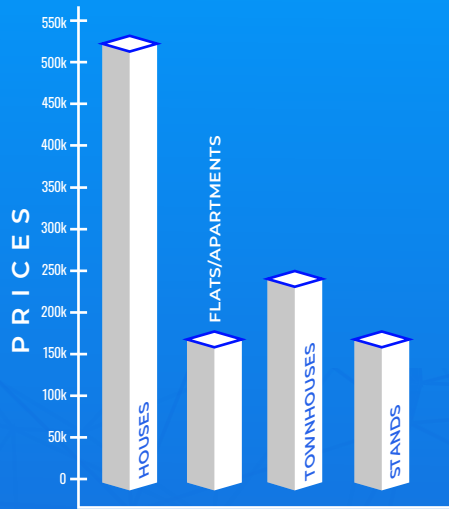

Average Daily Property Views:

26,436

Monthly Leads:

49,107

Diaspora Visits:

69,856

TOP 5 SEARCHED AREAS

HRE NORTH	HRE WEST	HRE SOUTH	HRE EAST	HRE HIGH DENSITY
17,651	9,778	6,501	4,197	3,304

SUBURBS	MT PLEASANT	BORROWDALE	ARLINGTON	GREENDALE	AVONDALE
SEARCHES	1,539	1,365	1,305	945	928
LEADS	767	846	686	583	554

SEARCHES BY PROPERTY TYPE

BORROWDALE

MT PLEASANT

GREENDALE

ARLINGTON

AVONDALE

PROPERTY TYPE

- Houses
- Flats/Apartments
- Townhouses/Clusters
- Stands/Land
- Commercial

AVERAGE PRICE BY PROPERTY TYPE

MOUNT PLEASANT

BORROWDALE

ARLINGTON

GREENDALE

AVONDALE

TOP AGENCIES BY VOLUME